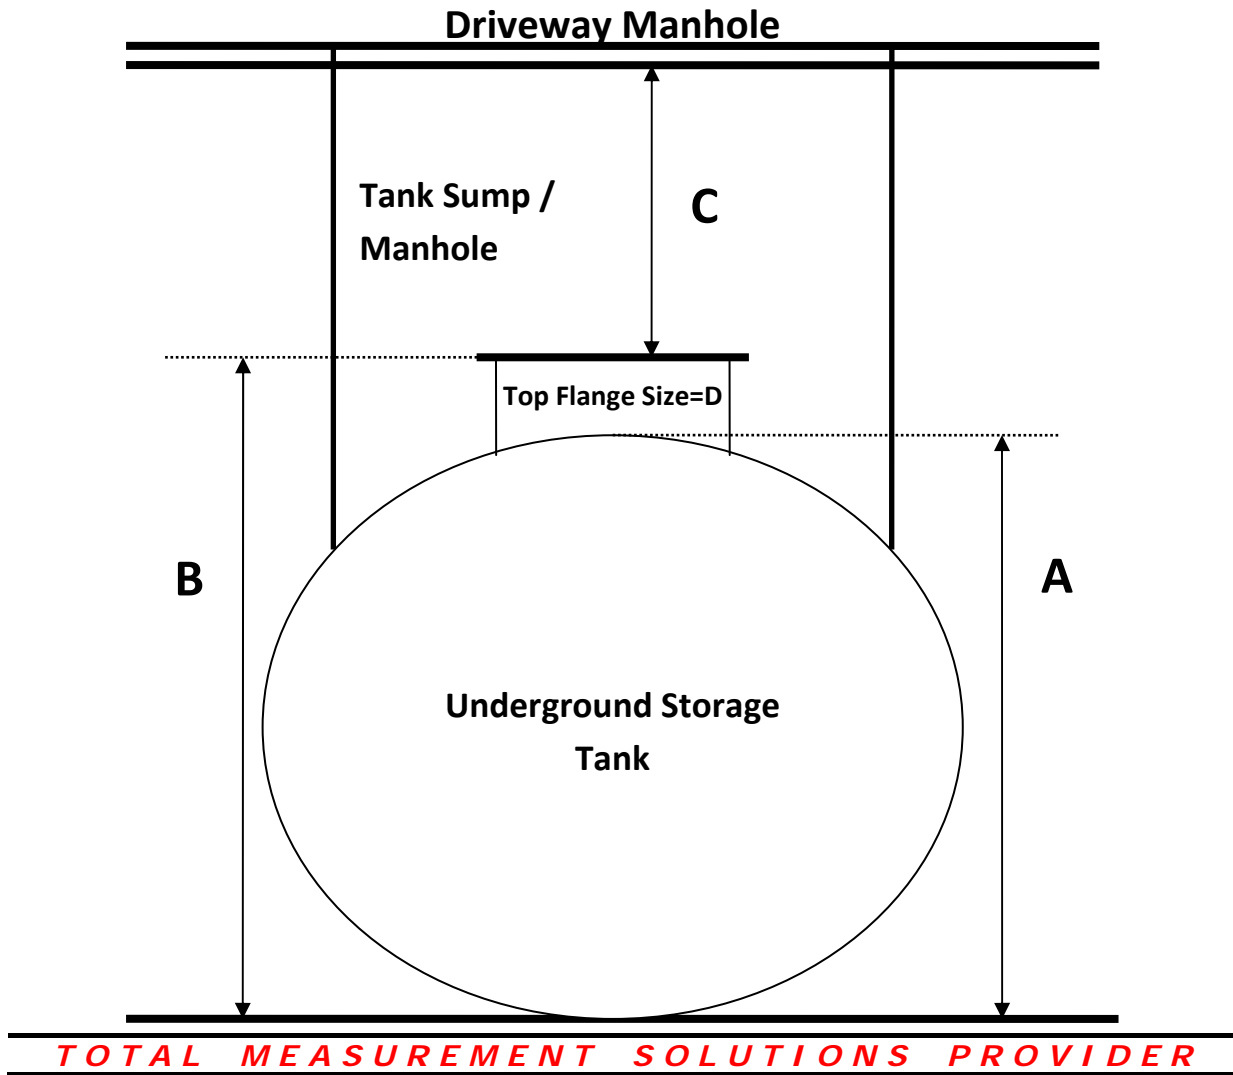

A TOTAL MANAGEMENT SOLUTION

The smart console can monitor the relevant information independently and be able to communicate with the petrol stations' POS for full retail automation with its head office for easy monitoring of their remote petrol stations.

Please provide the following details in order to properly size the smart probe length :

- A: Tank Inner Diameter = ? (ft or m)
- B: Distance from Bottom of Tank to Top of Flange Cover = ? (ft or m)
- C: Distance from Top of Flange Cover to Bottom of Driveway Manhole Cover = ? (ft or m)
- D: Opening Diameter of Top Flange Size (inches?) or Underground Storage Tank = ? (in or mm)

Distributed by:

GROWCO INTERNATIONAL
International Business Office :
271 Bukit Timah Road, #03-04 Balmoral Plaza, Singapore 259708
Tel: (65) 6842 1170
Email: sales@growco.biz

Fax: (65) 6842 1182
Web: www.growcoin.net

Growco International reserves the rights, without notice, to alter or improve the designs or specifications of the products described herein.

Printed in Singapore.