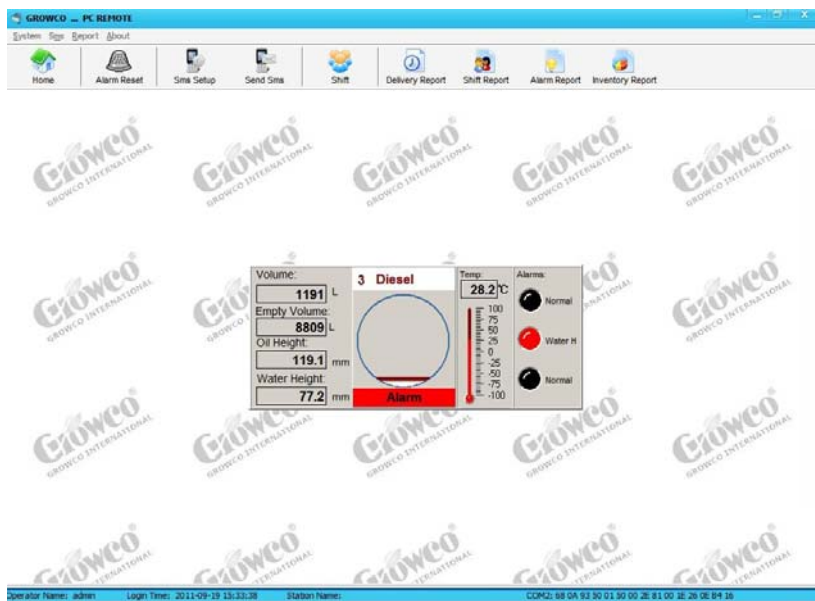

TOTAL MANAGEMENT SOLUTION OF DELIVERY, SALE AND INVENTORY FOR SERVICE OR PETROL STATIONS' UNDERGROUND TANKS AND OTHER SHORTER HEIGHTS ABOVE GROUND TANKS.

- Automatically monitor petroleum liquid level, water level and temperature in the tanks.
- Display the following:
 - Delivery report
 - Inventory report
 - Shift report
 - Alarm report
- Customized alarm set:
 - High oil level, low oil level
 - High water level
 - High temperature

Typical Photograph of Smart Magnetostrictive Probe

Typical Photograph Of Smart Console Box With User Friendly PC Remote Software

Technical Parameters:

- Power supply: AC220V ±10%, 0.1A, 50HZ
- Operating temperature: -20°C ~ +60°C
- Relative humidity: 0 ~ 90%

- Size of console: 300 mm x 230 mm x 145 mm
- Monitoring up to 9 tanks, 6 tanks standard
- Communication port: RS-232

MAGNETOSTRICTIVE PROBE

Technical Parameters:

- Power supply: DC10 ~ 15V, 35 mA
- Measurement accuracy: ± 0.5 mm
- Repeatability: ± 0.2 mm
- Operating temperature: -40°C ~ 70°C
- Height range for oil level: 105 mm ~ 3700 mm
- Classification: Ex iaIIAT4

Growco UTG Series Smart Magnetostrictive Probes

A TOTAL MANAGEMENT SOLUTION

The smart console can monitor the relevant information independently and be able to communicate with the petrol stations' POS for full retail automation with its head office for easy monitoring of their remote petrol stations.