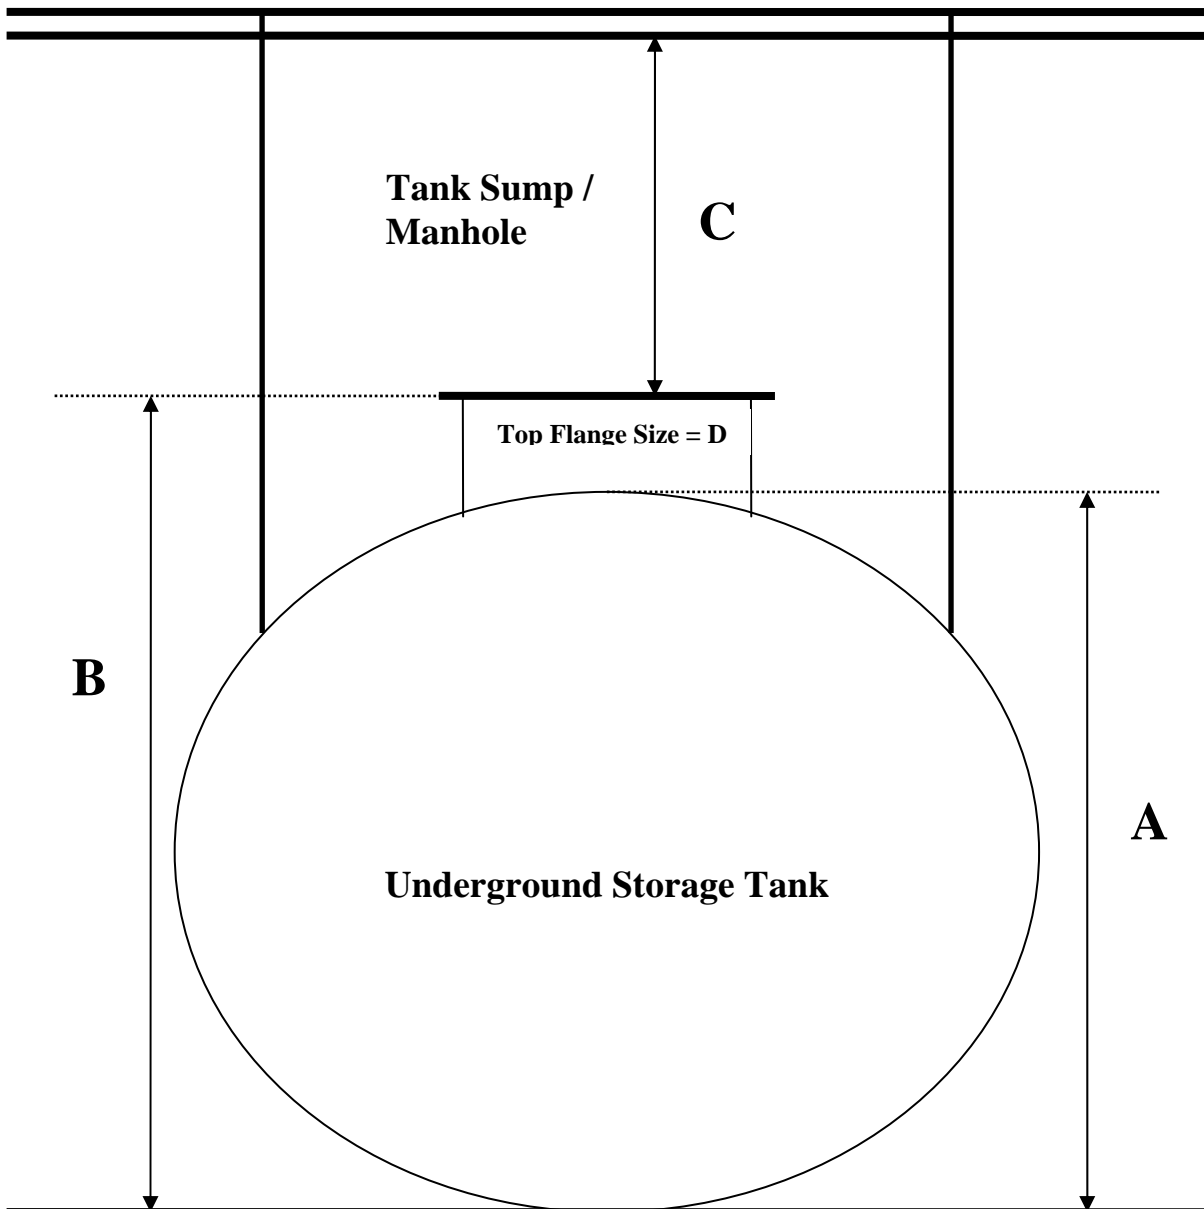

Driveway Manhole

This information must be filled out in order for us to quote. The above drawing is not to scale.

(Ref. #Rev01/08)