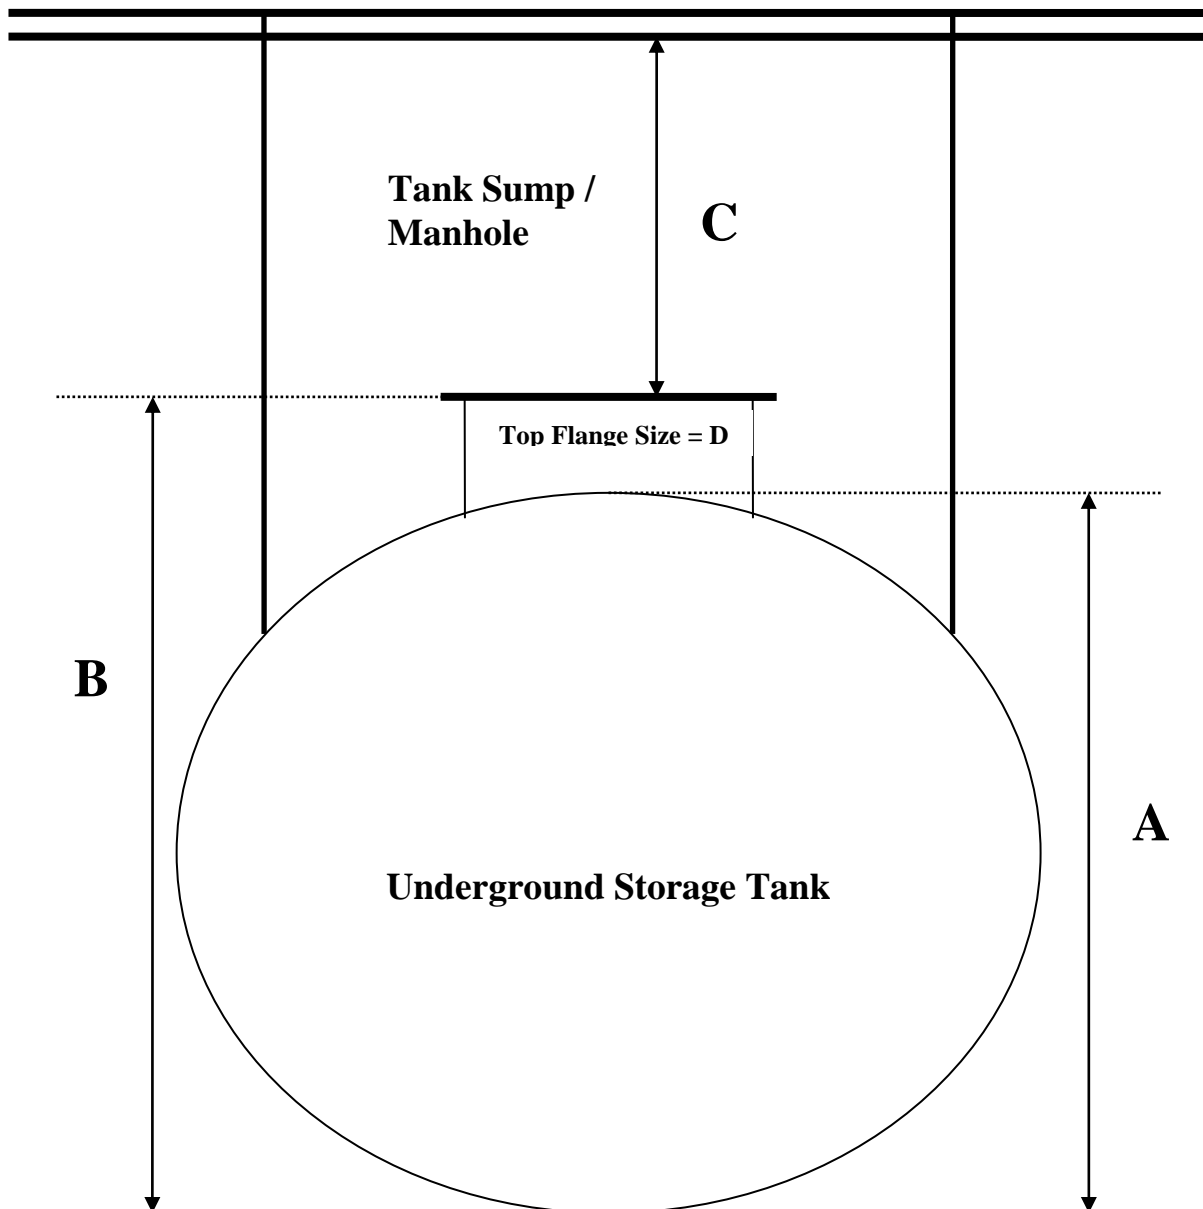

Please provide details of the following in order to properly size the Growco Smart Probe length.

A: Tank Inner Diameter = ft (m)

B: Distance from Bottom of Tank to Top of Flange Cover = ft (m)

C: Distance from Top of Flange Cover to Bottom of Driveway Manhole Cover = ft (m)

D: Opening Diameter of Top Flange Size (inches?) of Underground Storage Tank = inches (mm)

Driveway Manhole

This information must be filled out in order for us to quote. The above drawing is not to scale.