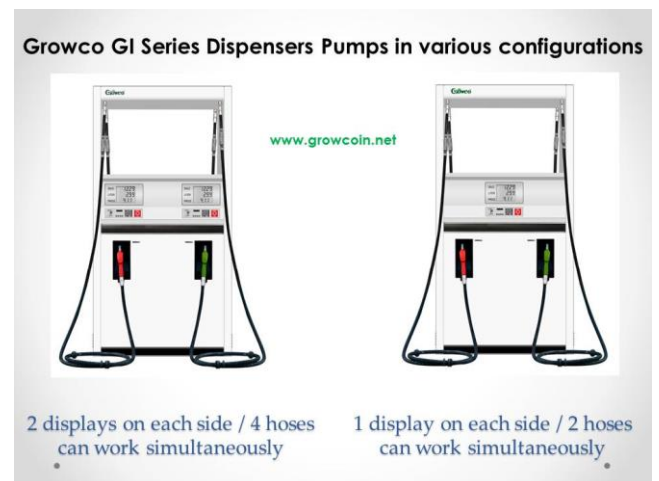

GROWCO is Good News to Grow your Company to the next level.

Growco GI Series Dispenser Pumps in 4 nozzles / 4 meters / 4 displays type were ready for packaging to one of our international customers.

Our customers' choice of our **Growco GI Series dispenser pumps** was strongly based on our better technical design, lower installations costs and ease in maintenance. The other advantages of our **Growco GI Series dispenser pumps** are the ease in operating them without taking too much time during such set up and uses minimum time means maximum usages of the pumping systems to increase their operational productivity as well as increasing their profitability.

We are very pleased to share that one of international customers have placed their major purchase order for the supply of our **Growco GI Series Dispensing / Suction Pumps** for the 4 nozzles / 4 meters / 4 displays type for the petrol stations besides other models that they have purchased from us over the years.

We have shown some of the photographs of our **Growco GI Series Dispensers Pumps** in various configurations as below and / or do feel free to contact us or visit our websites for more details.

This particular model has the 4 hoses x 2 products which work independently at both sides of the pumps (such as 2 hoses on each side of the pump can work simultaneously & independently at any time). This model is very useful for motor cycles fuelling at petrol stations during peak periods as four motor cycles can do the fuelling at the same time. This is preferred by the motor cyclists as they have lesser waiting time and at the same time, the petrol stations' owners can generate more revenues.